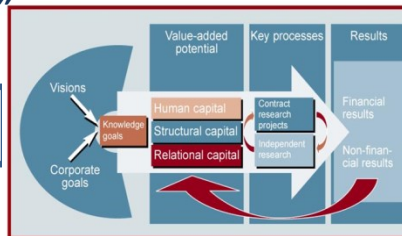

Traces: Active Engagement in method developments by G.R. Koch

1976 - 1985
Specialisation in
Software
Engineering
& Require-
ments Spec.

88 - 93
Maturity
level
analysis/
SW mgt.
improve-
ment

2004 - 2006

2006 Co-Founding of
*The New Club
of Paris*
as Spin-Off of RICARDIS
2012 / 2014 Founding of

Intellectual Capital Reporting
(„Koch-Schneider method“)

Today
ISO 15504